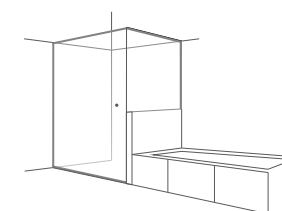

CONFIGURATIONS

Front & Return

Splay

Front Only

Wall to Wall

Front & Return on Hob

COLOUR RANGE

Brushed Nickel