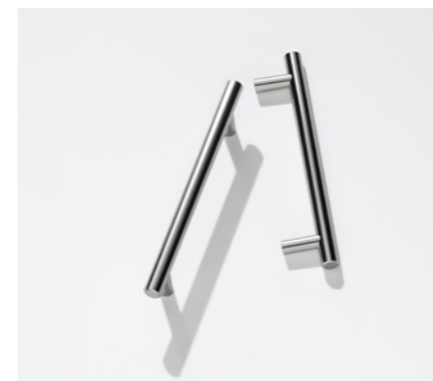

Code: T33 Width: 35mm
Finish: Antique Brass

HARDWARE COLLECTION

Code: C19 Length: 218mm
Finish: Lead

Code: T42 Length: 205mm
Finish: Brushed Nickel

Code: T23 Length: 199mm
Finish: Inox

Code: T22 Width: 31mm
Finish: Inox

Code: T15 Width: 24mm
Finish: Inox

Code: E11 Length: 148mm
Finish: Nickel-plated, Matte

Code: T18 Length: 170mm
Finish: Inox

Code: T05 Length: 140mm
Finish: Matte - Brushed

Code: T07 Length: 300mm
Finish: Matte - Brushed

Code: E09 Length: 148mm
Finish: Polished Chrome

Code: E10 Length: 332mm
Finish: Polished Chrome

Code: E03 Length: 168mm
Finish: Nickel-plated, Matte

Code: T27 Length: 49mm
Finish: Inox

Code: T38 Length: 46mm
Finish: Brushed Nickel

Code: T35 Width: 35mm
Finish: Inox

Code: E01 Length: 168mm
Finish: Polished Chrome

Code: E02 Length: 332mm
Finish: Polished Chrome

The Regency logo consists of the word "Regency" in a white, elegant script font, centered within a solid red square.