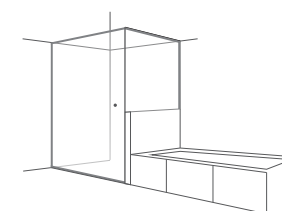

CONFIGURATIONS

Front & Return

Splay

Front Only

Wall to Wall

Front & Return on Hob

COLOUR RANGE

Matt Black