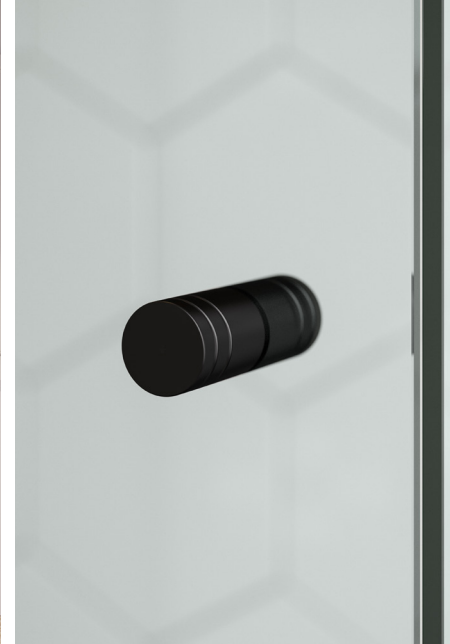

**AQUA
SERIES
BY REGENCY**

**A NEW CLASS OF STYLE
AND SOPHISTICATION**

Regency

YOUR VISION BROUGHT TO LIFE

AQUA SERIES BY REGENCY

The Aqua Series, already one of Australia's most stylish semi-frameless shower screens, available in a range of configurations and styles to suit your design and budget requirements.

Featuring a frameless door combined with our unique slim perimeter frame with no hidden corners or visible screws or rivets, the Aqua Series has impeccably clean lines. And with innovative inline and overlapping door designs that minimise water leakage, the long term aesthetic appeal and reliable operation of an Aqua Series is guaranteed.

- Frameless door for a clean look
- Easy to clean and maintain
- Inline or overlapping door designs available
- Guaranteed to provide years of reliable use
- Slimline round door hardware
- Multiple configuration options
- Step free hobless option

CONFIGURATIONS

Front & Return

Splay

Front Only

Wall to Wall

Front & Return on Hob

COLOUR RANGE

Matt Black