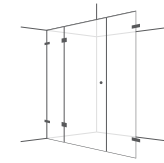

CONFIGURATIONS

Front & Return

Splay

Front Only

Wall to Wall

Fixed Panel

Fixed Panel - Radius Corner Panel

Front & Return on Hob

Front & Return on Hob

No matter the style or design, the understated elegance of a Regency Frameless Shower Screen adds class to any bathroom.

With no visible frame and seamless joins, there is simply no other Shower Screen as beautifully versatile as a Regency Frameless. And when you combine the unmatched levels of architectural design and safety with its practicality, it's not only the value of your home you're adding to, but your lifestyle as well.